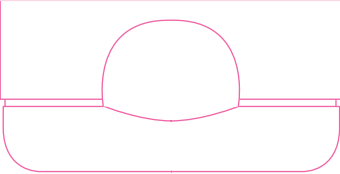

LPM01237 - 159mm (W) x 120mm (H)

-  Bleed
-  Printing area (text, logos, ...)
-  Free text printing area